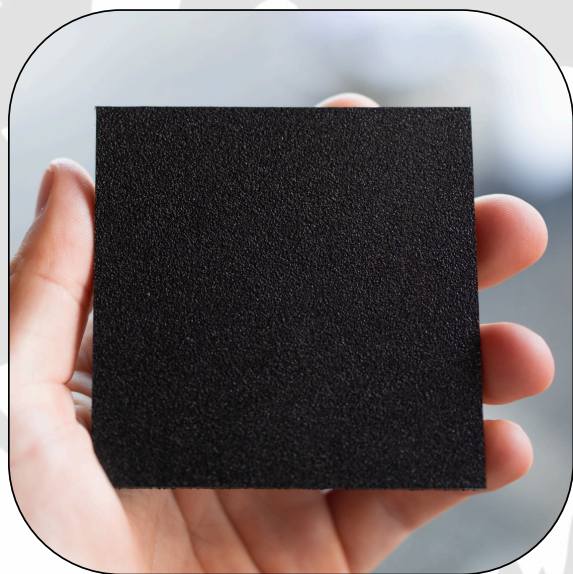

AVAILABLE MATERIALS

PVC

Thickness: 10 mm

Finish: Wood Grain

Max size: 4' x 8'

Colours: Black, White, or Brown

Features: PVC is a strong, **lightweight** material ideal for versatile indoor and outdoor use. Its resistance to weather, moisture, and UV rays ensures durability and **low maintenance**, making it a reliable, long-lasting option for a **wide range of projects**.

10MM

HDPE

Thickness: 6.35 mm

Finish: Light granulation

Max Size: 4.5 x 8'

Colours: Black or White

Features: HDPE is a marine-grade, **impact-resistant** material ideal for public installations. Its **durability** against wind, impact, and weather makes it perfect for high-traffic areas like gates or **public spaces** where long-term strength is essential.

6.35MM

ACM

Thickness: 5 mm

Finish: Smooth

Max Size: 4' x 6'

Colours: Matte Black. Other sizing and colours upon request.

Features: Aluminum Composite Material (ACM) offers lightweight durability and a sleek, **modern look**, perfect for any space. Its weather-resistant and low-maintenance design ensures **long-lasting beauty** and flexibility for **intricate custom designs**.

Sizes:

Our privacy screens come in a variety of sizes to suit your needs. Stock sizes include 1x5, 1x6, 2x4, 3x6, and 4x6. **PVC** is available up to **4x8**, **HDPE** up to **4.5x8**, and **ACM** in **4x6** Matte Black or 4x8 Shimmer Black, providing flexibility for any design or installation.